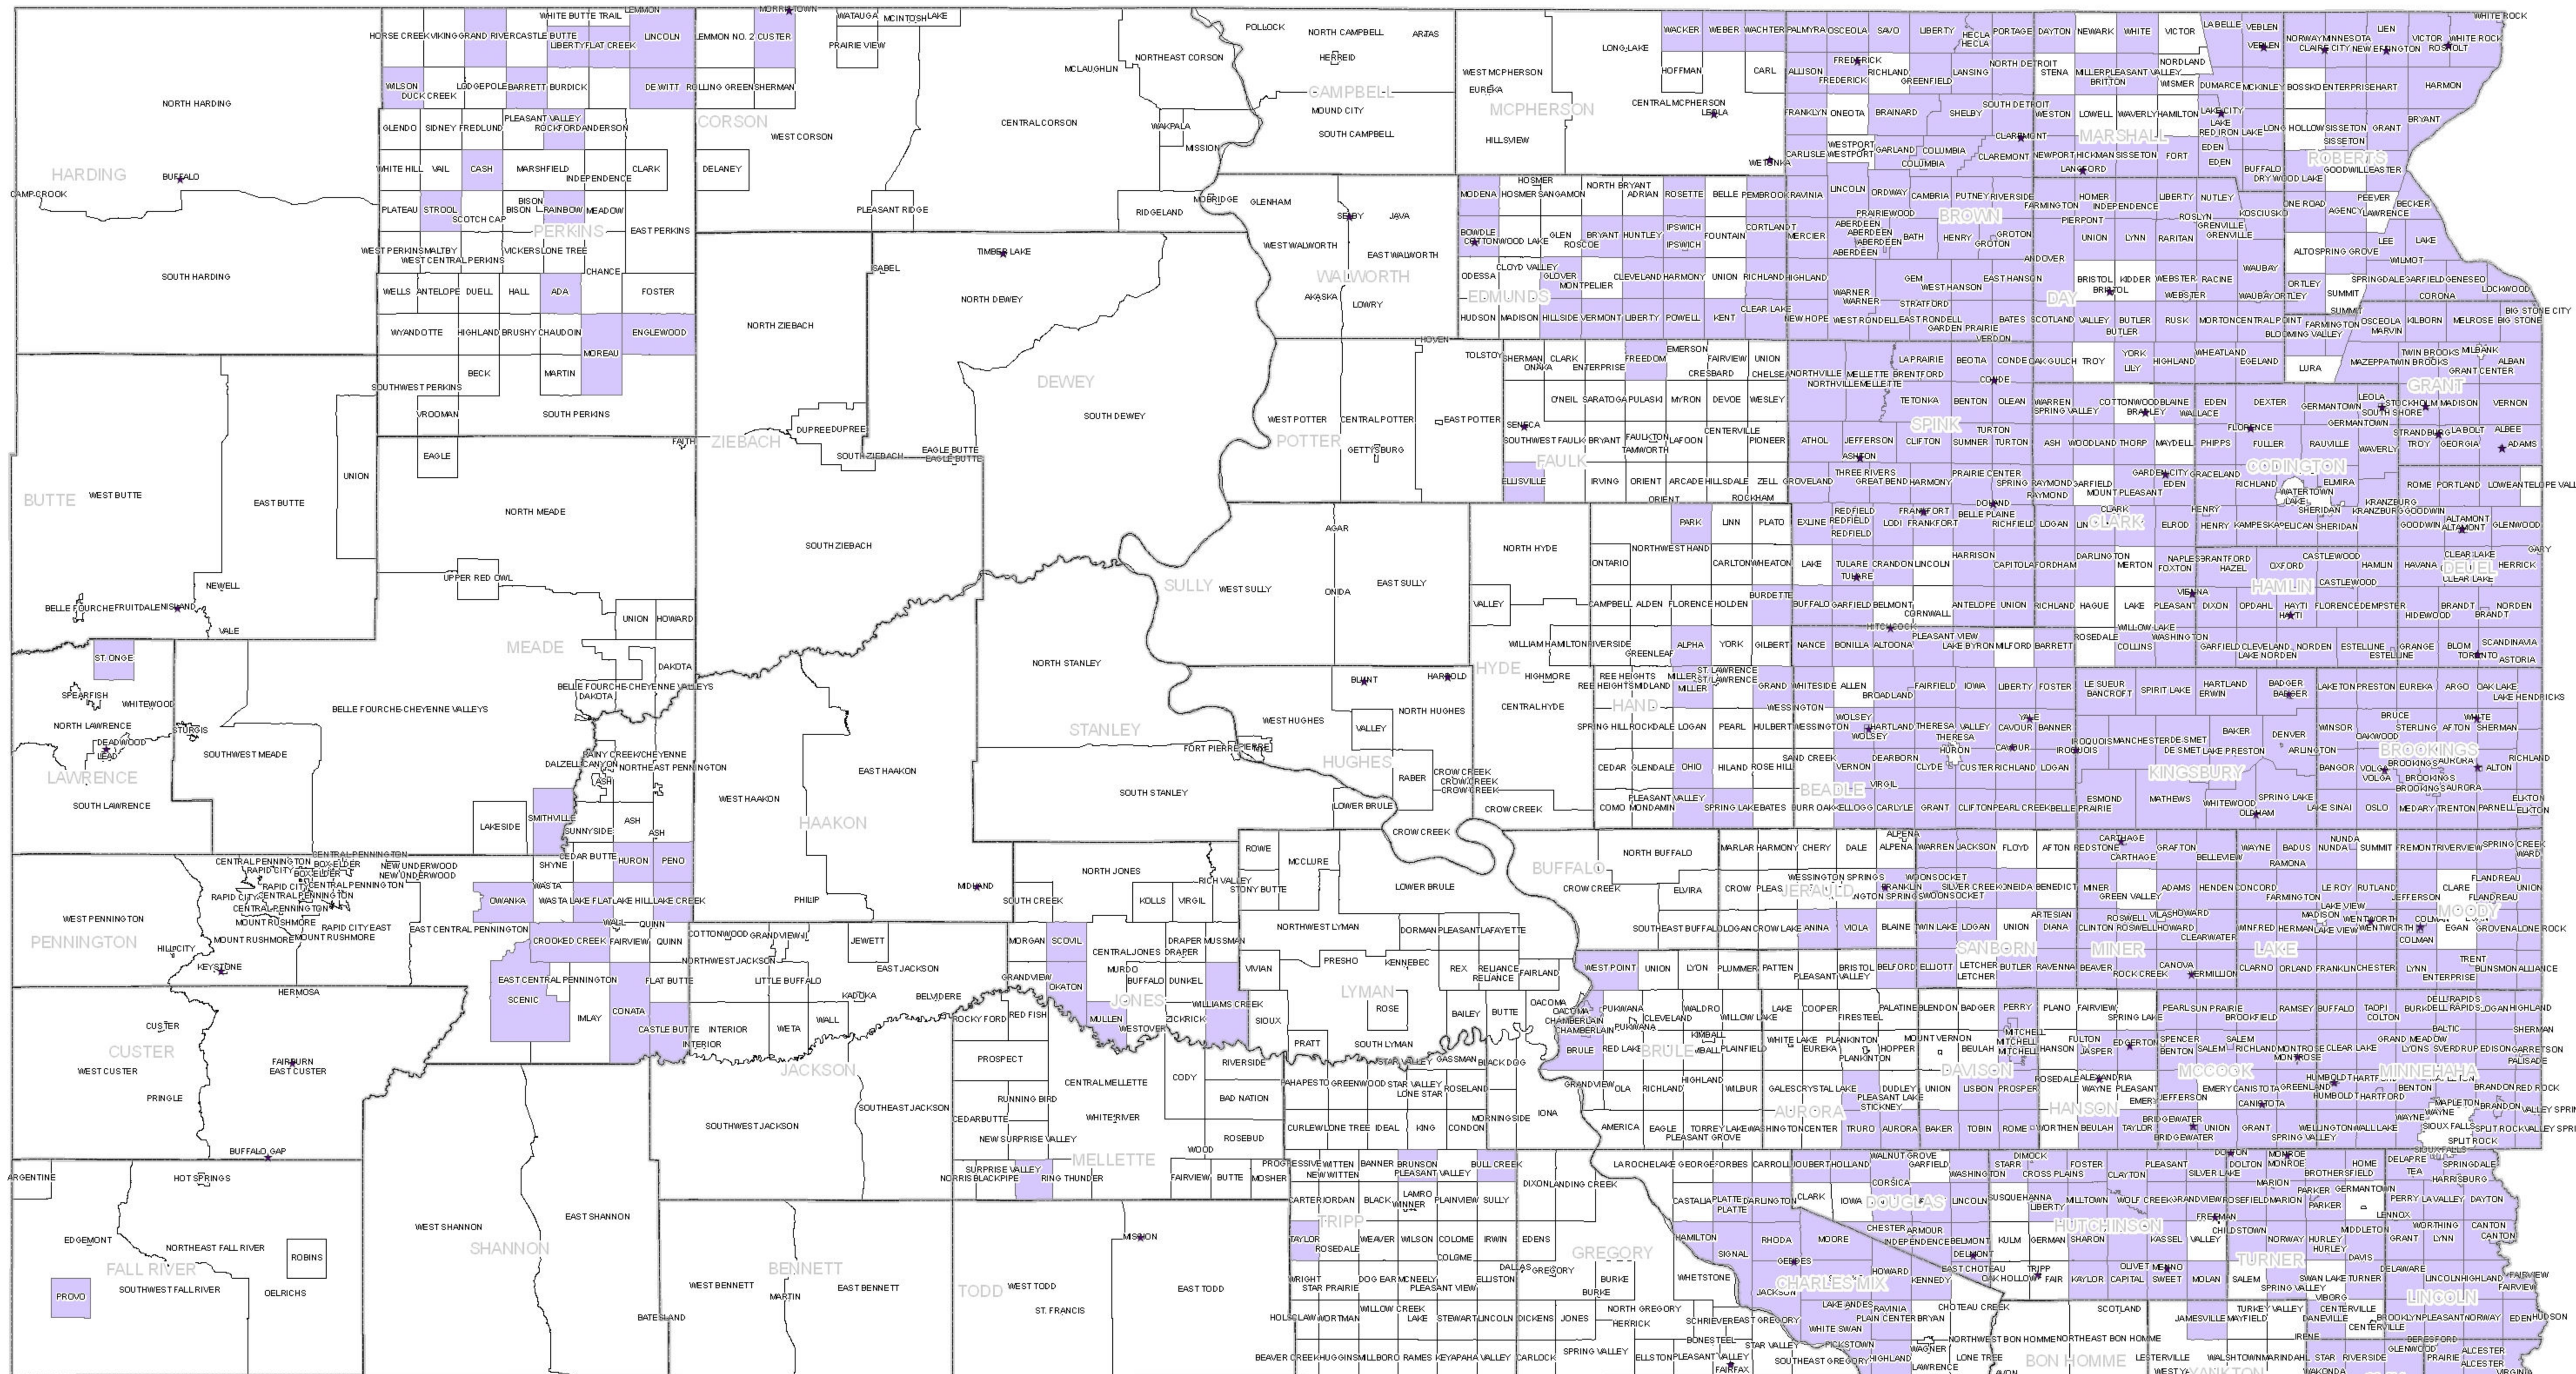

SOUTH DAKOTA ASSOCIATION OF TOWNS AND TOWNSHIPS 2011 MEMBERS

Legend

- ★ Town Paid
- Township Paid
- Township
- County Bndry

Source: SDAT&T
in association with
USDA-NRCS
South Dakota State Office GIS
Mercator Projection