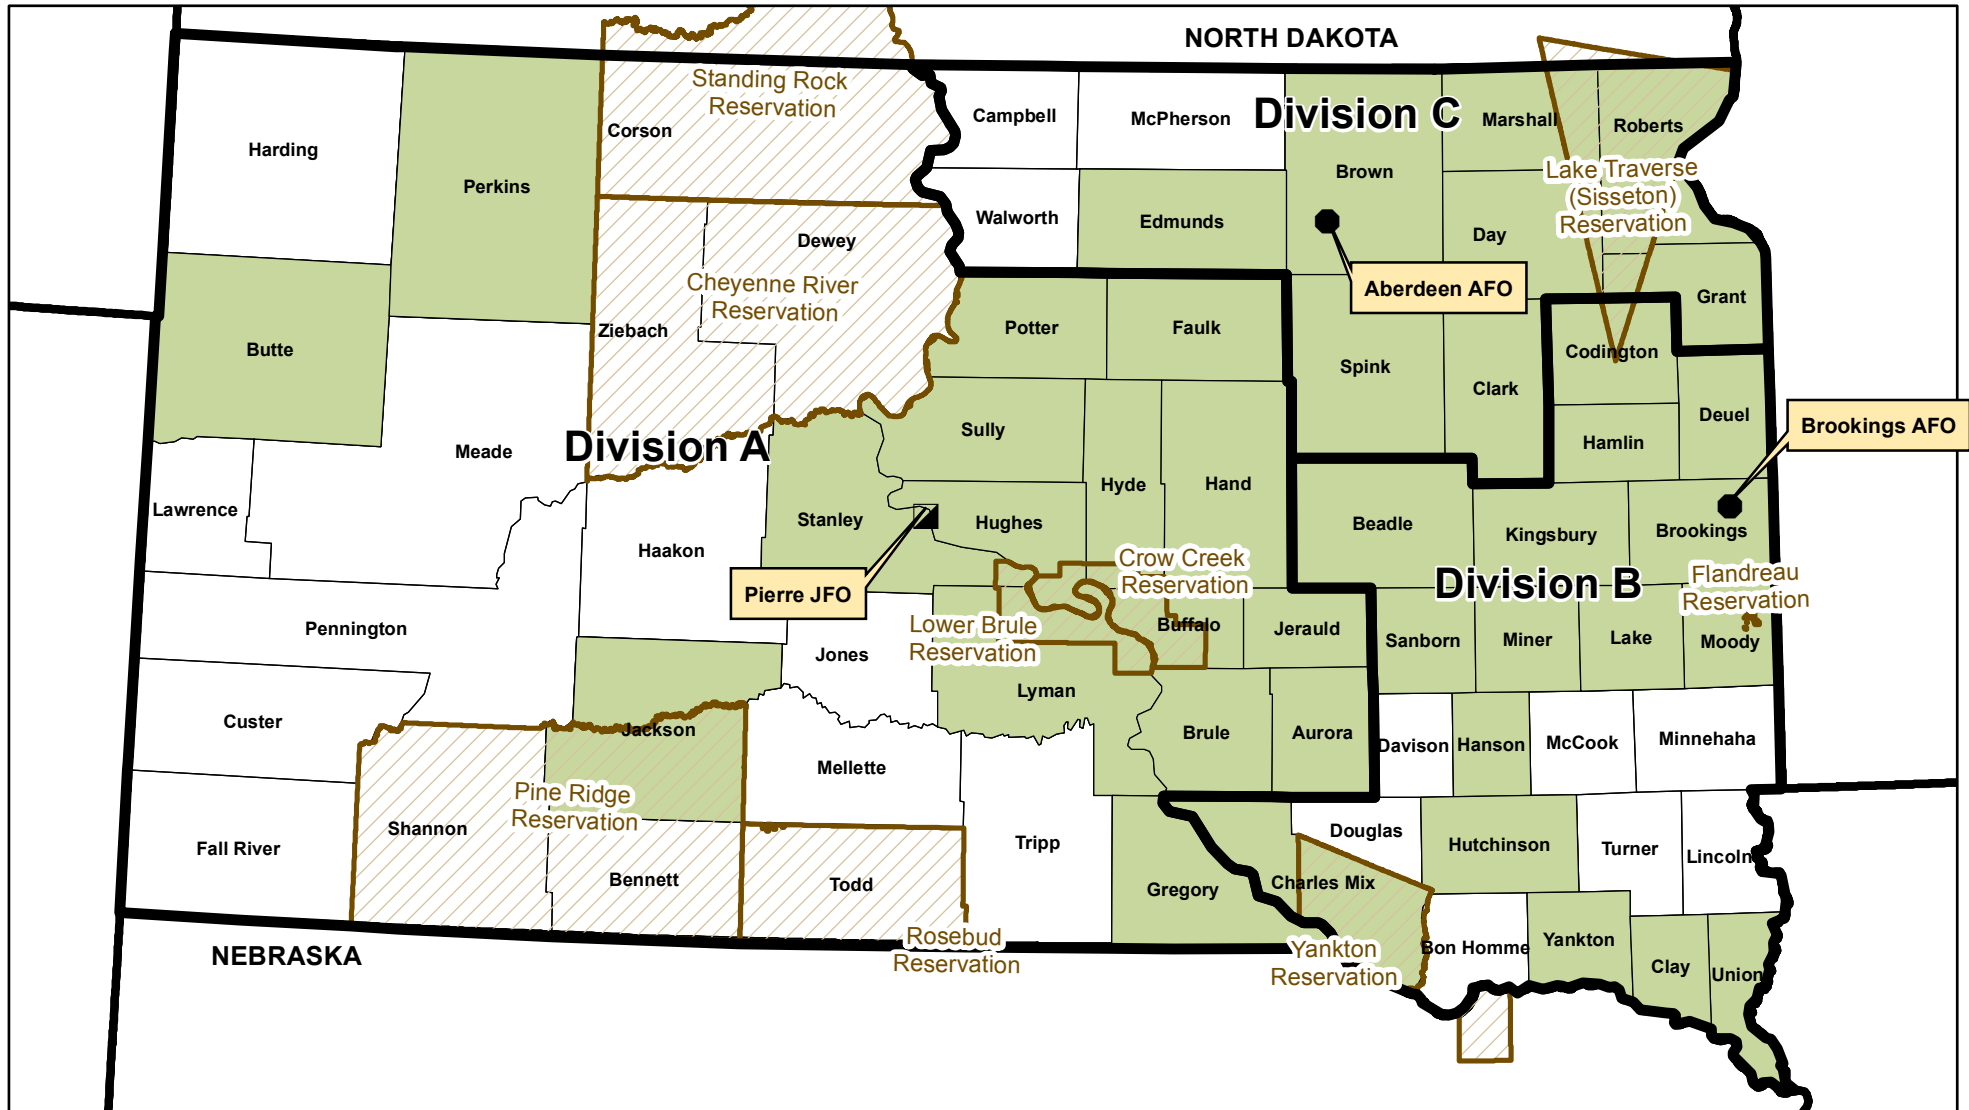

South Dakota: FEMA-1984-DR

Flooding - Declaration Date: May 13th, 2011

FEMA

Legend

- PA (Public Assistance) Declarations
- Tribal Reservation Boundaries

FEMA Region VIII Mitigation GIS

Source: States, Counties, and Tribal Areas provided by HSIP2008.